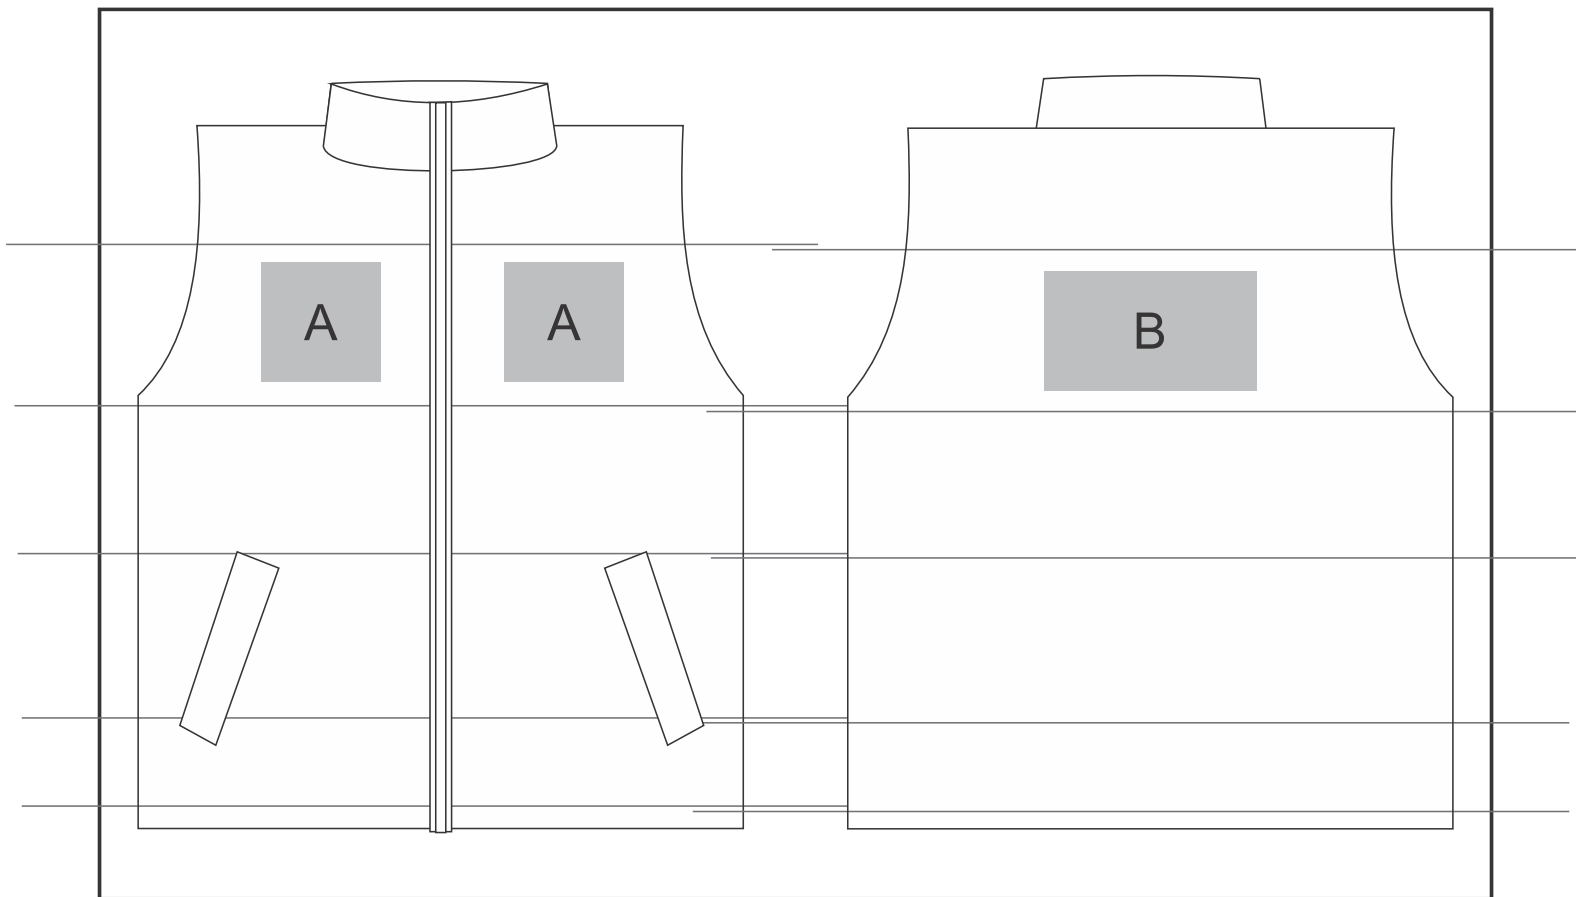

BAS-7780

Ladies Rego Bodywarmer

Need to know:

- Includes 1-Position Embroidery OR 1-Position Digital Transfer (setup fee applies)
- EMB/DTC inclusive parameters: Left/Right Chest or Back = 100mm x 100mm
- NB: Inclusive Branding is NOT applicable to Items marked as Reduced to Clear.
- Cannot guarantee a 100% straight branding on any clothing item with check or stripe detail.
- The left/right chest and the back will be branded in the closest panel to standard left/right chest and back yoke position.
- Please note there is an inside pocket for embroidery

Branding Options:

Position A

1. Embroidery (EM-CLOTHING)
N/A
Size: 80mm wide x 80mm high
2. Digital Transfer Clothing A6 (DTC-A6)
Full Colour
Size: 100mm wide x 100mm high
3. Silicone (STP-A)
N/A
Size: 30mm wide x 30mm high
4. Silicone (STP-B)
N/A
Size: 50mm wide x 50mm high
5. Silicone (STP-C)
N/A
Size: 80mm wide x 80mm high
6. Silicone (STP-D)
N/A
Size: 100mm wide x 40mm high

Position B

1. Embroidery (EM-CLOTHING)
N/A
Size: 150mm wide x 100mm high
2. Digital Transfer Clothing A6 (DTC-A6)
Full Colour
Size: 148mm wide x 100mm high
3. Silicone (STP-A)
N/A
Size: 30mm wide x 30mm high
4. Silicone (STP-B)
N/A
Size: 50mm wide x 50mm high
5. Silicone (STP-C)
N/A
Size: 80mm wide x 80mm high
6. Silicone (STP-D)
N/A
Size: 120mm wide x 40mm high